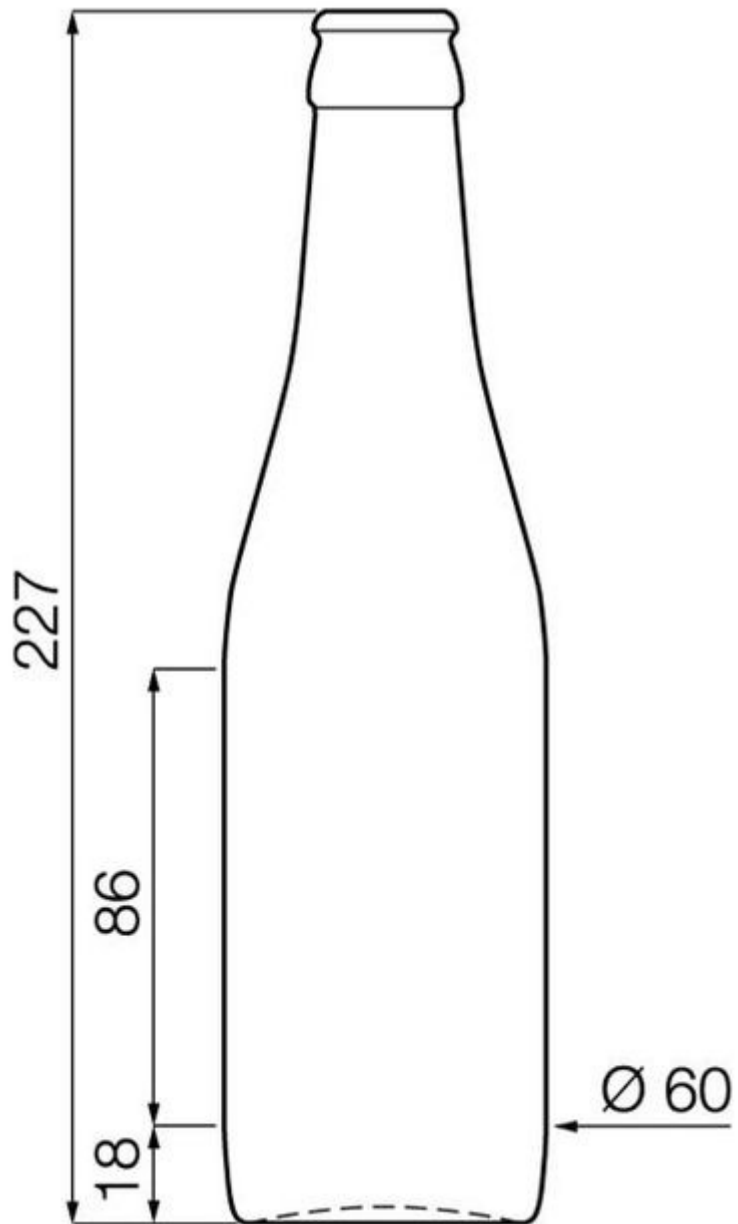

AMBER BEER

A1003251

33CL APO RB

AVAILABLE COLORS

Amber beer

TECHNICAL SPECIFICATIONS

Product code	003251
Capacity	33.0 cl
Brimfull capacity	34.5 cl
Height	227.0 mm
Diameter	60.0 mm
Shape	Round
Finish	Crown Cork
Label protection	No
Refillable	Yes
Weight	242 g
Country	Netherlands

PACKAGING SPECIFICATIONS

Containers per pallet	2888
Layers per pallet	8
Pallet width	1000 mm
Pallet depth	1200 mm
Pallet height	1993 mm
Gross weight of pallet	736.00 kg

i Other packaging specs are available upon request.