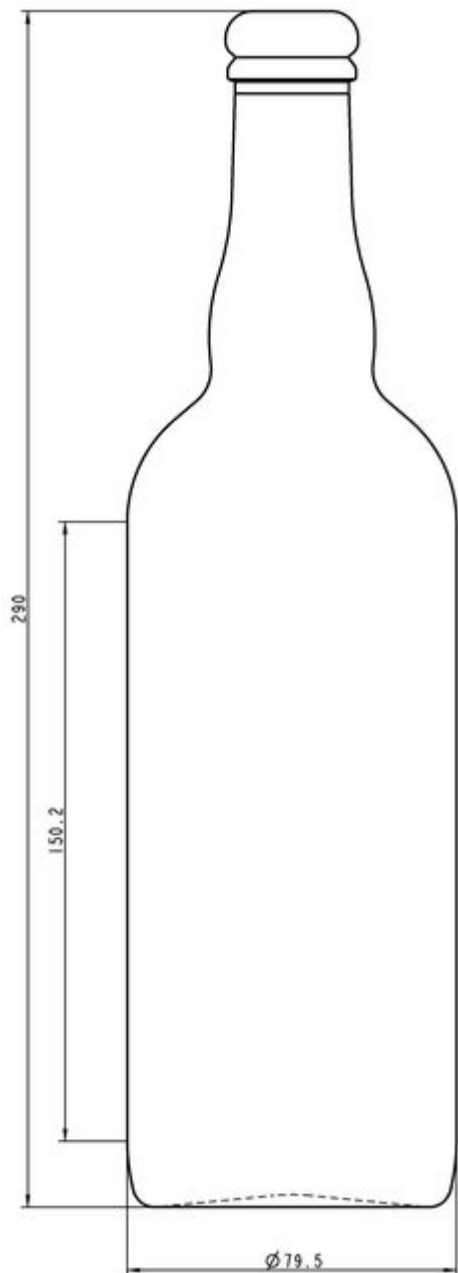

AMBER BEER

A1004711

## 75CL BIER BELGE RB

AVAILABLE COLORS

Amber beer

### TECHNICAL SPECIFICATIONS

Product code	004711
Capacity	75.0 cl
Brimfull capacity	78.0 cl
Height	290.0 mm
Diameter	79.5 mm
Shape	Round
Finish	Special
Label protection	No
Refillable	Yes
Weight	565 g
Country	Netherlands