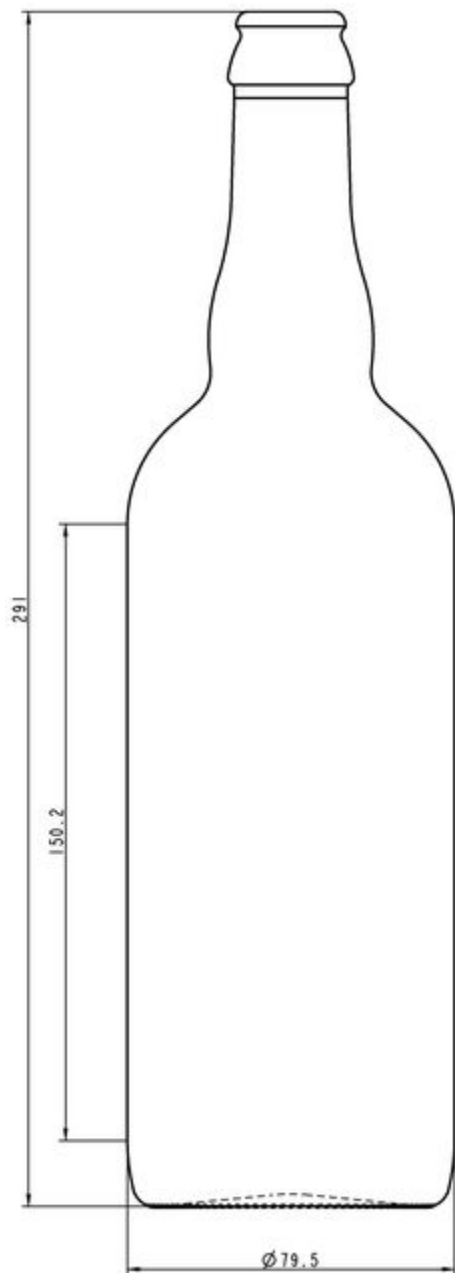

AMBER BEER

A1131126

75CL BIER BELGIEN

AVAILABLE COLORS

Amber beer

TECHNICAL SPECIFICATIONS

Product code	131126
Capacity	75.0 cl
Brimfull capacity	78.0 cl
Height	291.0 mm
Diameter	79.5 mm
Shape	Round
Finish	Crown Cork
Label protection	No
Refillable	Yes
Weight	565 g
Country	Netherlands

PACKAGING SPECIFICATIONS

Containers per pallet	1218
Layers per pallet	6
Pallet width	1000 mm
Pallet depth	1200 mm
Pallet height	1925 mm
Gross weight of pallet	723.00 kg

i Other packaging specs are available upon request.