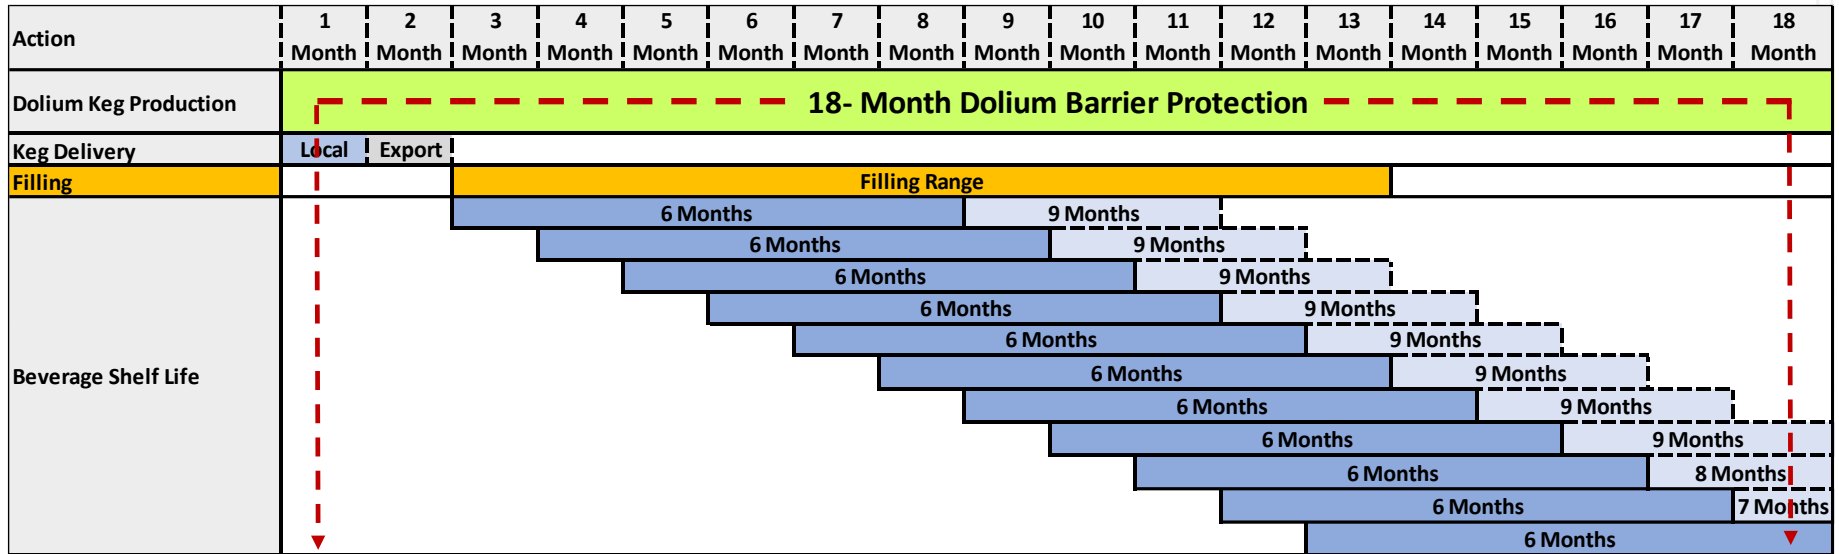

Most Advanced One-Way PET Keg

Dolium Barrier Protection

Dolium Kegs have 18 months of Barrier Protection from the assembly date indicated on the Pallet Label and on every Keg Bottom Label.

Most Advanced One-Way PET Keg