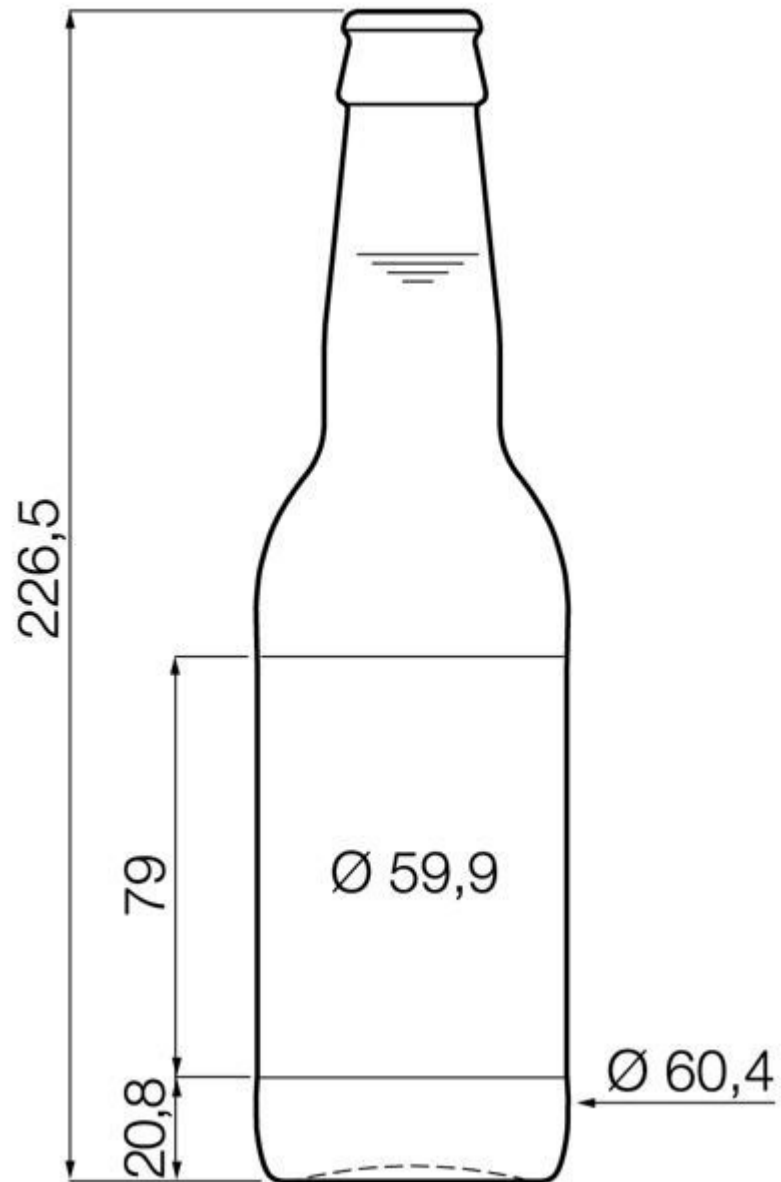

## 33CL LN NRB

#### TECHNICAL SPECIFICATIONS

Product code	003268
Capacity	33.0 cl
Brimfull capacity	34.6 cl
Height	226.5 mm
Diameter	60.4 mm
Shape	Round
Finish	Crown Cork
Label protection	No
Refillable	No
Weight	216 g
Country	Netherlands