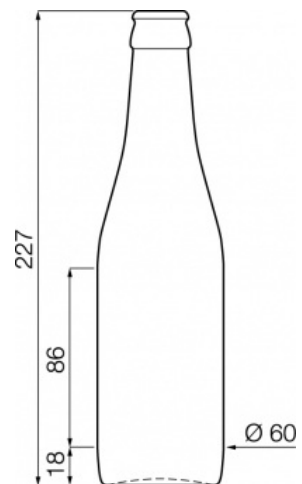

003251

BEER: VICHY DESIGNS

PRODUCT SPECS

PRODUCT CODE
003251

PRODUCT NAME
33CL APO RB

GLASS COLOUR LEVEL 1

GLASS COLOUR LEVEL 2
Amber

CAPACITY
330 ml - 33 cl

BRIMFULL CAPACITY
345 ml - 34,5 cl

HEIGHT
227 mm

SHAPE (CROSS-SECTION) TYPE
Round

SHAPE (CROSS-SECTION) DIMENSIONS
60,0 mm

FINISH
high crown

BASE
Standard

LABEL PROTECTION
No

WEIGHT
242 g

USE
Refillable

PRODUCTION COUNTRY
Netherlands

PACKAGING SPECS

CONTAINERS PER PALLET
2888

LAYERS PER PALLET
8

PALLET WIDTH
1200 mm

PALLET DEPTH
1000 mm

PALLET HEIGHT
1990 mm

GROSS WEIGHT OF PALLET
742 kg

Other packaging specs are available upon demand.

The images, specifications and other data on this page are for information purposes only. The present information can in no way be used or interpreted as a technical drawing. Specific advice should be obtained from your O-I representative with regards to the suitability of products prior to any application. The information on industry containers is updated from time to time, however O-I reserves the right to amend the specifications or to withdraw certain containers from sale without notice.