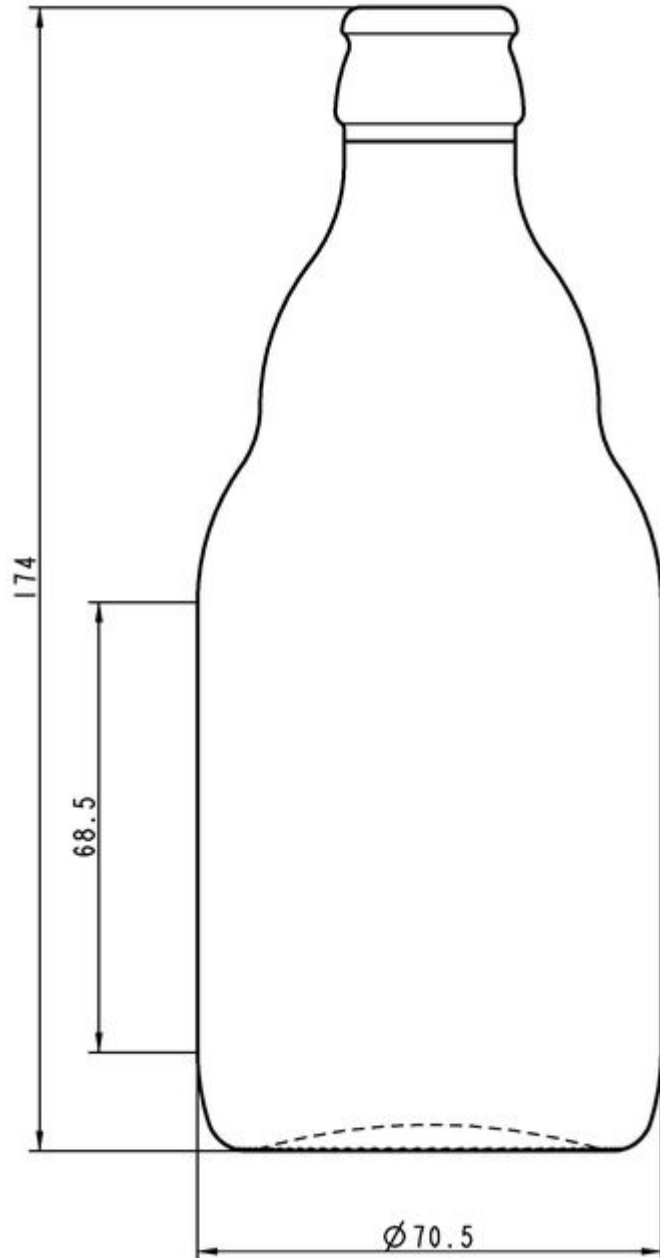

G3004732

TECHNICAL SPECIFICATIONS

Product code	004732
Capacity	33.0 cl
Brimfull capacity	34.5 cl
Height	174.0 mm
Diameter	70.5 mm
Shape	Round
Finish	Crown Cork
Label protection	No
Refillable	Yes
Weight	303 g
Country	Netherlands

PACKAGING SPECIFICATIONS

Containers per pallet	2640
Layers per pallet	10
Pallet width	1000 mm
Pallet depth	1200 mm
Pallet height	1934 mm
Gross weight of pallet	839.00 kg

i Other packaging specs are available upon request.